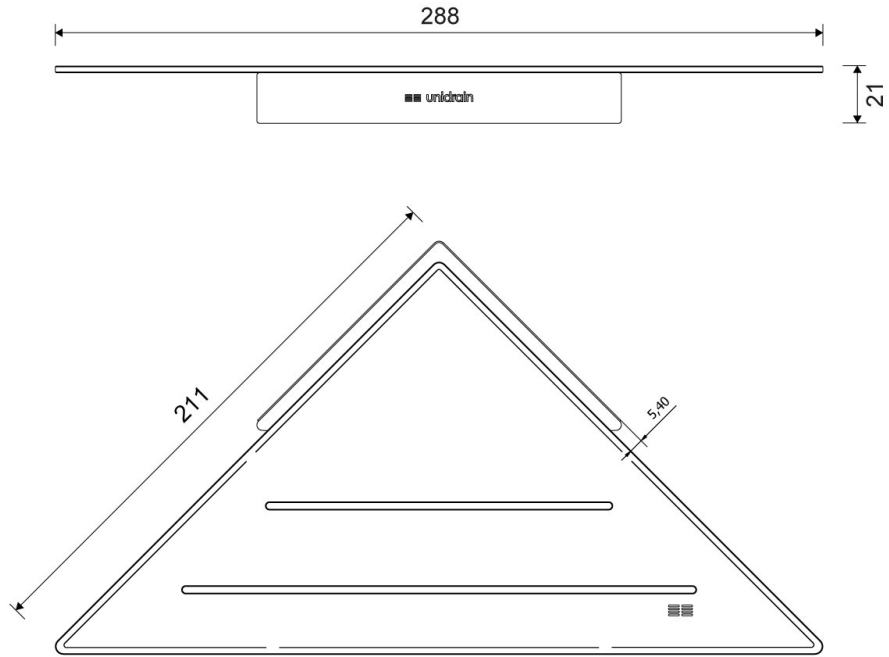

7214

Reframe | Soap shelf

Soap shelf Black

Soap shelf in a reinforced steel plate to secure stability. Discreet grooves drain water away and an anti-slip barrier keeps shower essentials from sliding when the shelf is wet. The innovative wall mount can be adapted to corners, which are not exactly 90°.

Specifications

ITEM NUMBER 7214	GTIN NUMBER 5707692010519	WEIGHT 600 g
MATERIAL Stainless steel (AISI 304)	SURFACE PVD: Black	DEPTH 211 mm
WIDTH 288 mm		

7214

Products